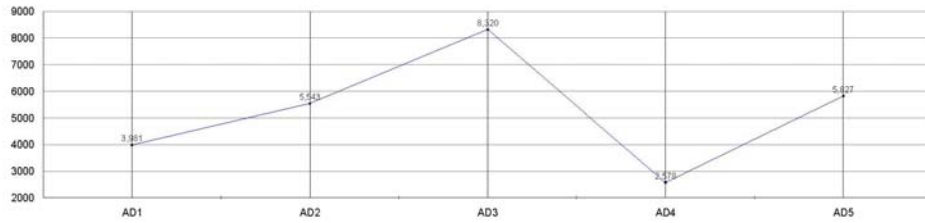

**ADDISON POLICE DEPARTMENT  
2010 / 2011 Traffic Violation Statistics Through December**

## Offenses by Grid

This data represents Calls for Service in relation to grid location and offense. It is an analysis of offenses reported to police, and not a representation of actual crime. Report Includes Calls for Service from (1/1/2011) to (12/31/2011).