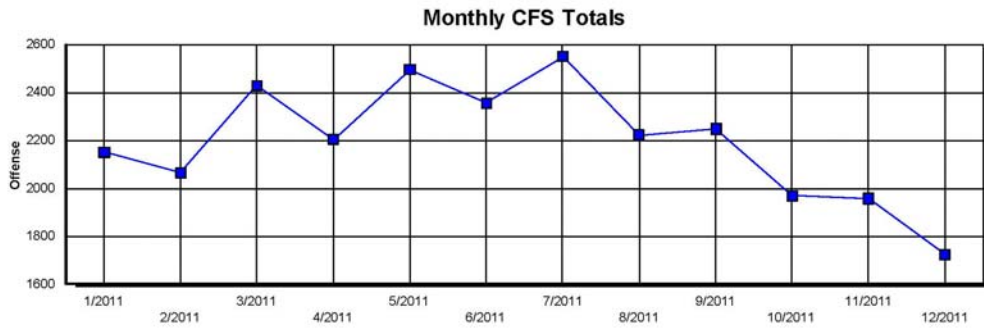

### Incidents By Month

### Offense Totals by Month

This data represents Calls for Service in relation to offense by month. It is an analysis of offenses reported to police, and not a representation of actual crime. Report Includes Calls for Service from (1/1/2011) to (12/31/2011).