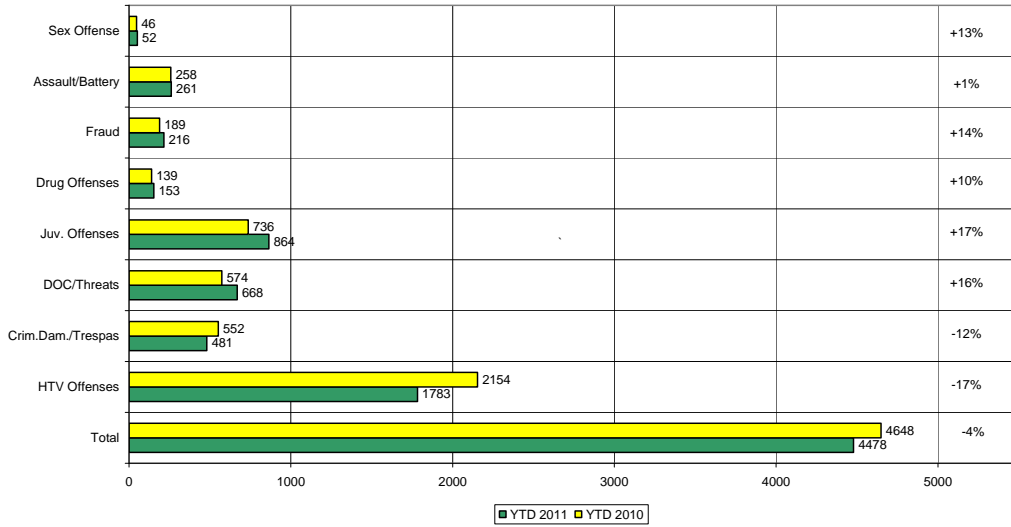

### Offense Totals by Month

This data represents Calls for Service in relation to offense by month. It is an analysis of offenses reported to police, and not a representation of actual crime. Report Includes Calls for Service from (1/1/2011) to (12/31/2011).

**ADDISON POLICE DEPARTMENT  
2010 / 2011 Top Ten Calls For Service Through December**

**ADDISON POLICE DEPARTMENT  
Index Crimes Through November 2011**

**ADDISON POLICE DEPARTMENT  
2010 / 2011 Non-Index Crimes Through December**