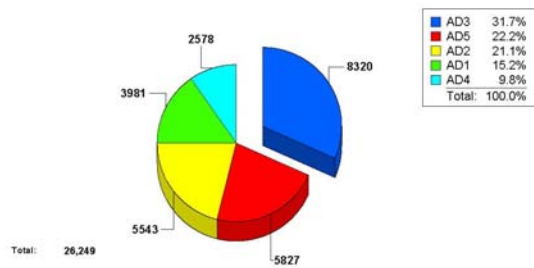

**ADDISON POLICE DEPARTMENT  
2010 / 2011 Traffic Violation Statistics Through December**

## Offenses by Grid

This data represents Calls for Service in relation to grid location and offense. It is an analysis of offenses reported to police, and not a representation of actual crime. Report Includes Calls for Service from (1/1/2011) to (12/31/2011).