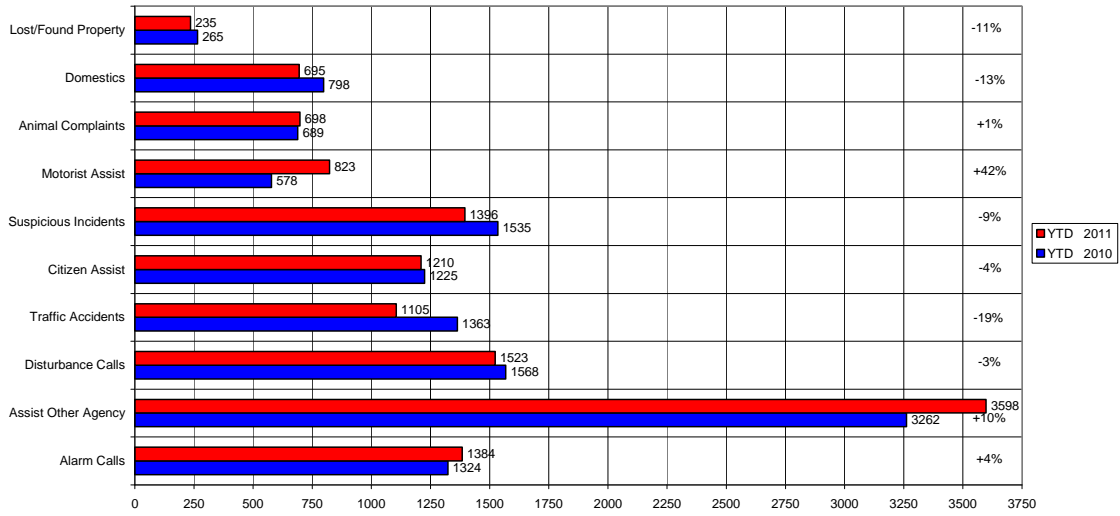

**ADDISON POLICE DEPARTMENT
2010 / 2011 Top Ten Calls For Service Through December**