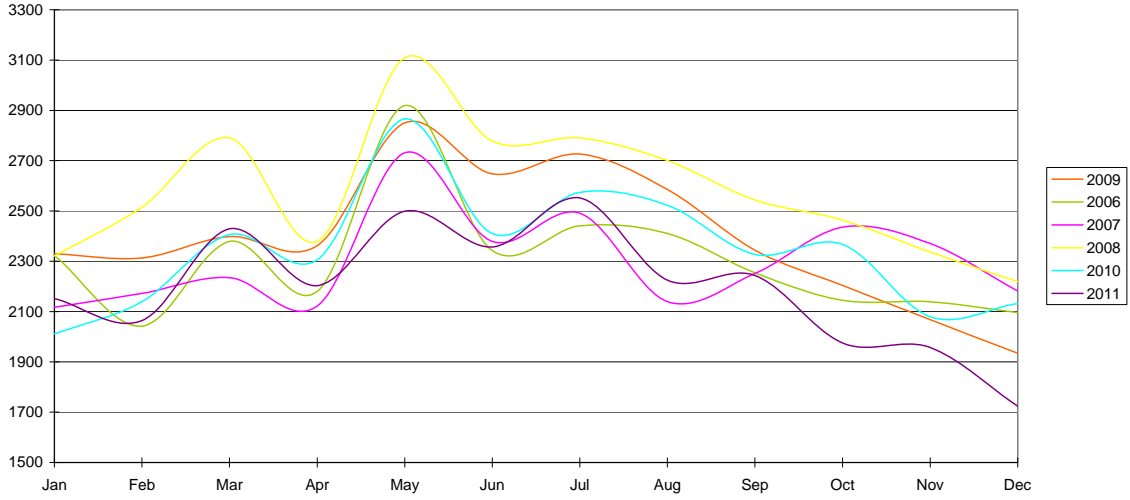

### Incidents By Month

### Offense Totals by Month

This data represents Calls for Service in relation to offense by month. It is an analysis of offenses reported to police, and not a representation of actual crime. Report Includes Calls for Service from (1/1/2011) to (12/31/2011).

## Offenses by Grid

This data represents Calls for Service in relation to grid location and offense. It is an analysis of offenses reported to police, and not a representation of actual crime. Report Includes Calls for Service from (1/1/2011) to (12/31/2011).