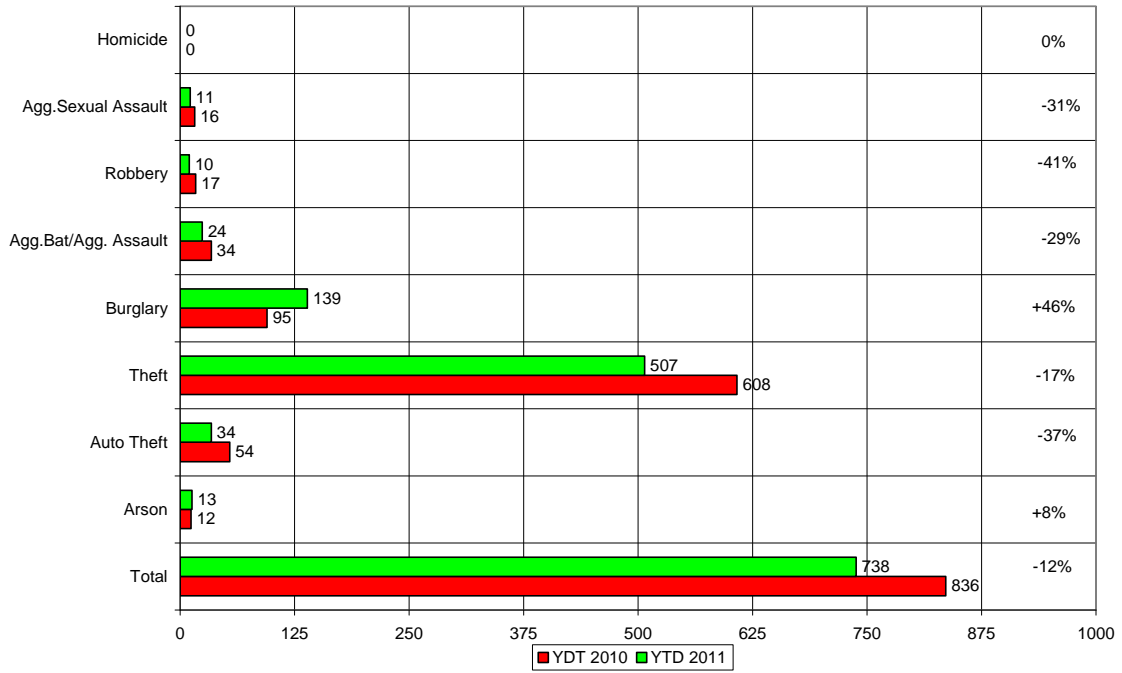

### Offense Totals by Month

This data represents Calls for Service in relation to offense by month. It is an analysis of offenses reported to police, and not a representation of actual crime. Report Includes Calls for Service from (1/1/2011) to (12/31/2011).

**ADDISON POLICE DEPARTMENT  
2010 / 2011 Top Ten Calls For Service Through December**

**ADDISON POLICE DEPARTMENT  
Index Crimes Through November 2011**

**ADDISON POLICE DEPARTMENT  
2010 / 2011 Non-Index Crimes Through December**