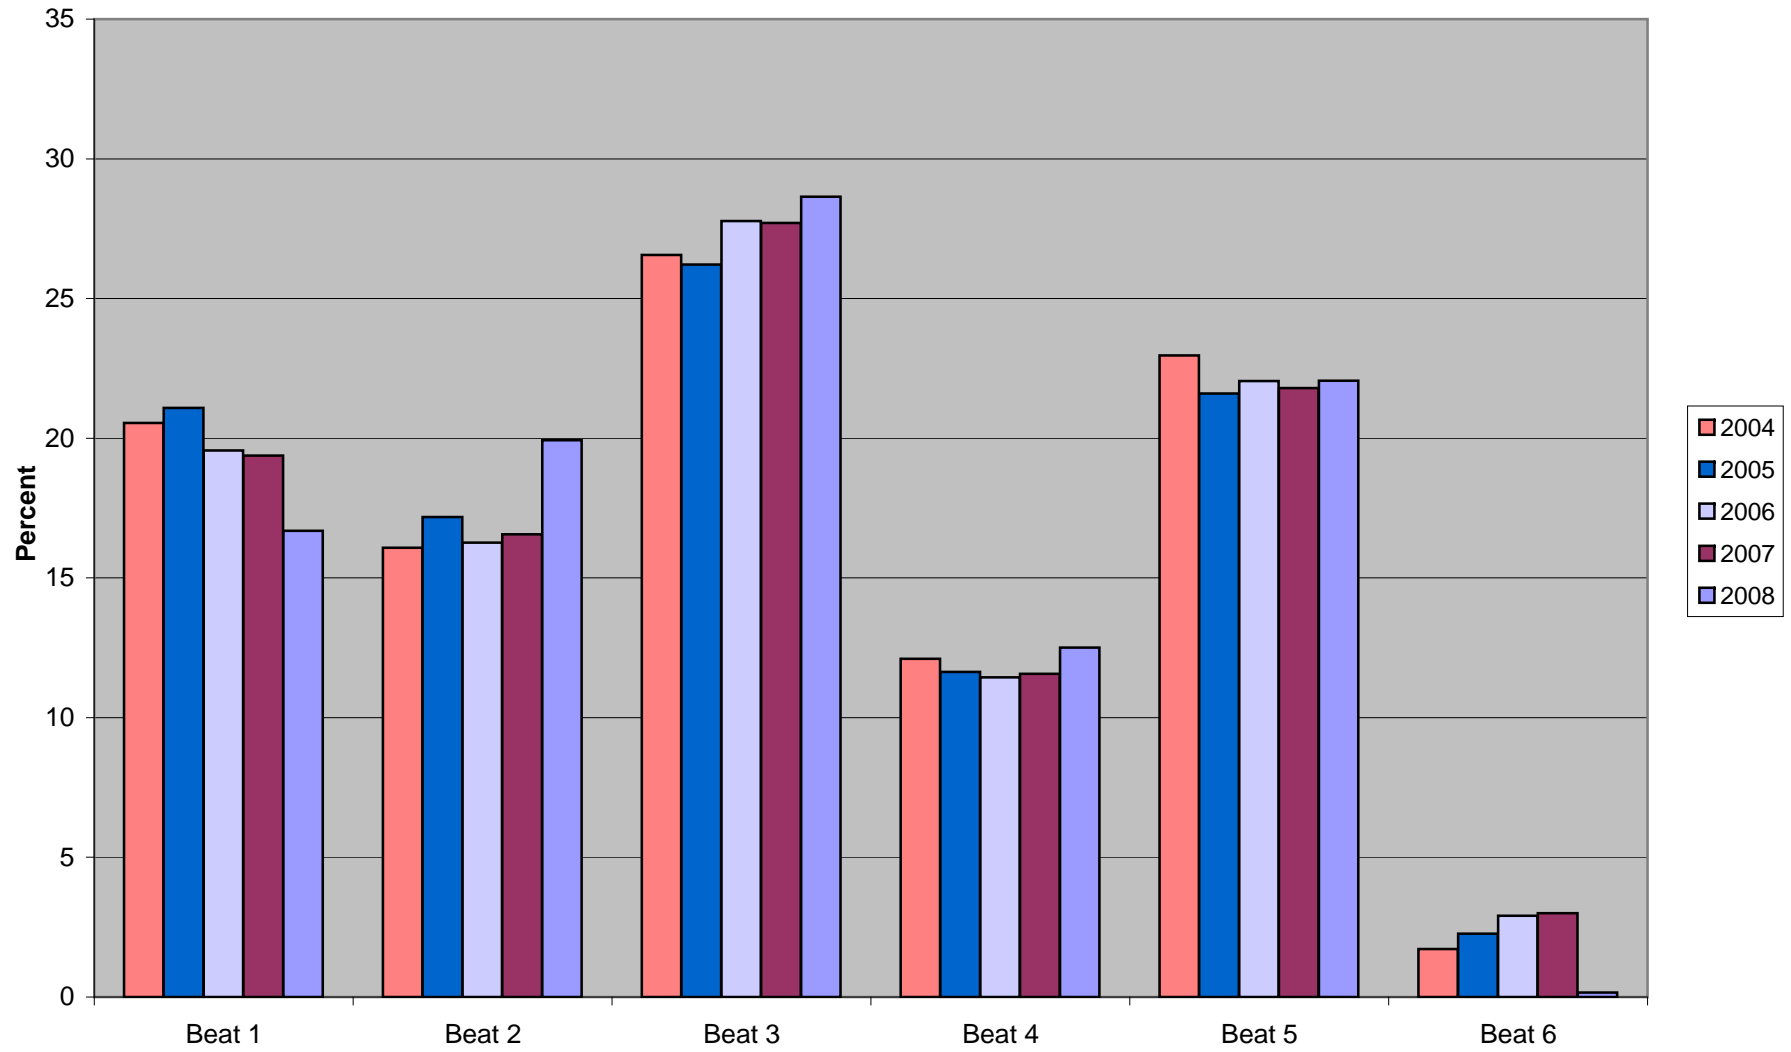

Percentage of Activity by Beat

	2003	2004	2005	2006	2007	2008
Beat 1	19.63	20.55	21.09	19.56	19.38	16.69
Beat 2	15.53	16.08	17.18	16.26	16.56	19.93
Beat 3	26.19	26.56	26.22	27.77	27.7	28.64
Beat 4	11.83	12.11	11.64	11.44	11.57	12.51
Beat 5	23.54	22.96	21.6	22.05	21.79	22.06
Beat 6	2.29	1.72	2.27	2.91	3	0.16