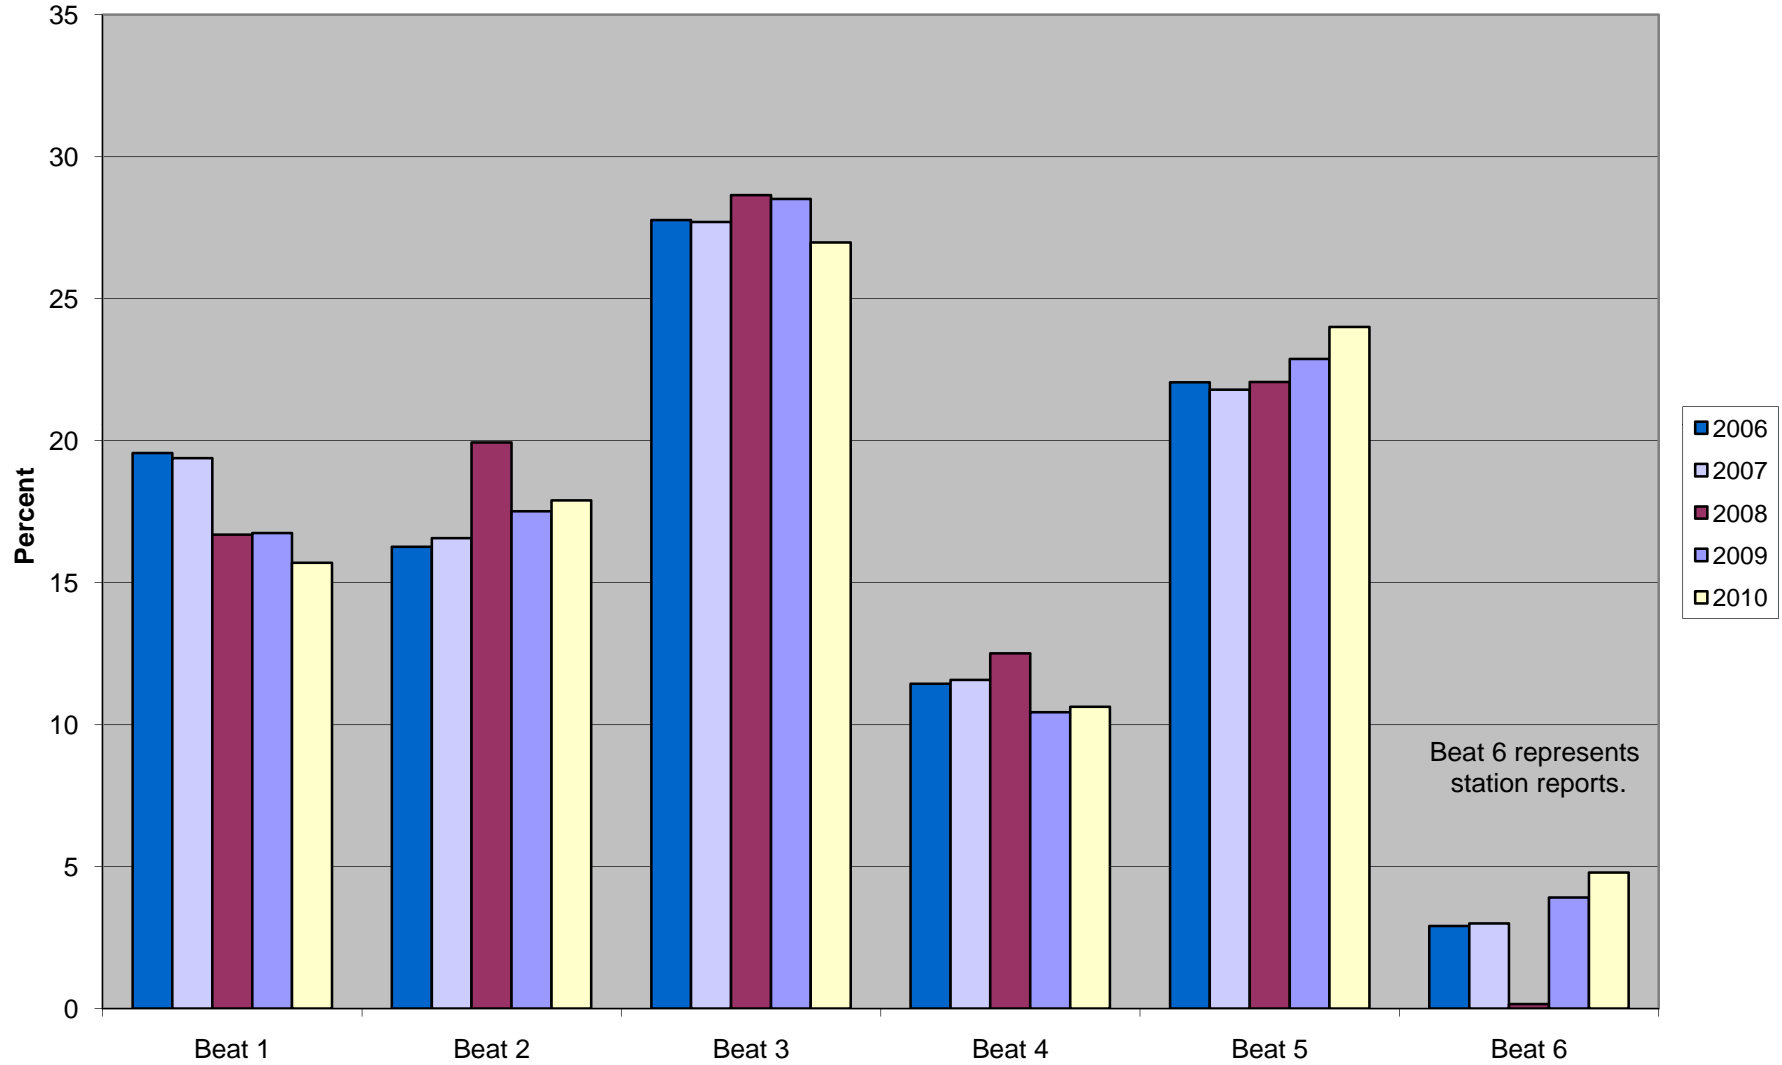

Percentage of Activity by Beat

	2006	2007	2008	2009	2010
Beat 1	19.56	19.38	16.69	16.75	15.7
Beat 2	16.26	16.56	19.93	17.51	17.9
Beat 3	27.77	27.7	28.64	28.51	26.98
Beat 4	11.44	11.57	12.51	10.44	10.63
Beat 5	22.05	21.79	22.06	22.88	24
Beat 6	2.91	3	0.16	3.91	4.79