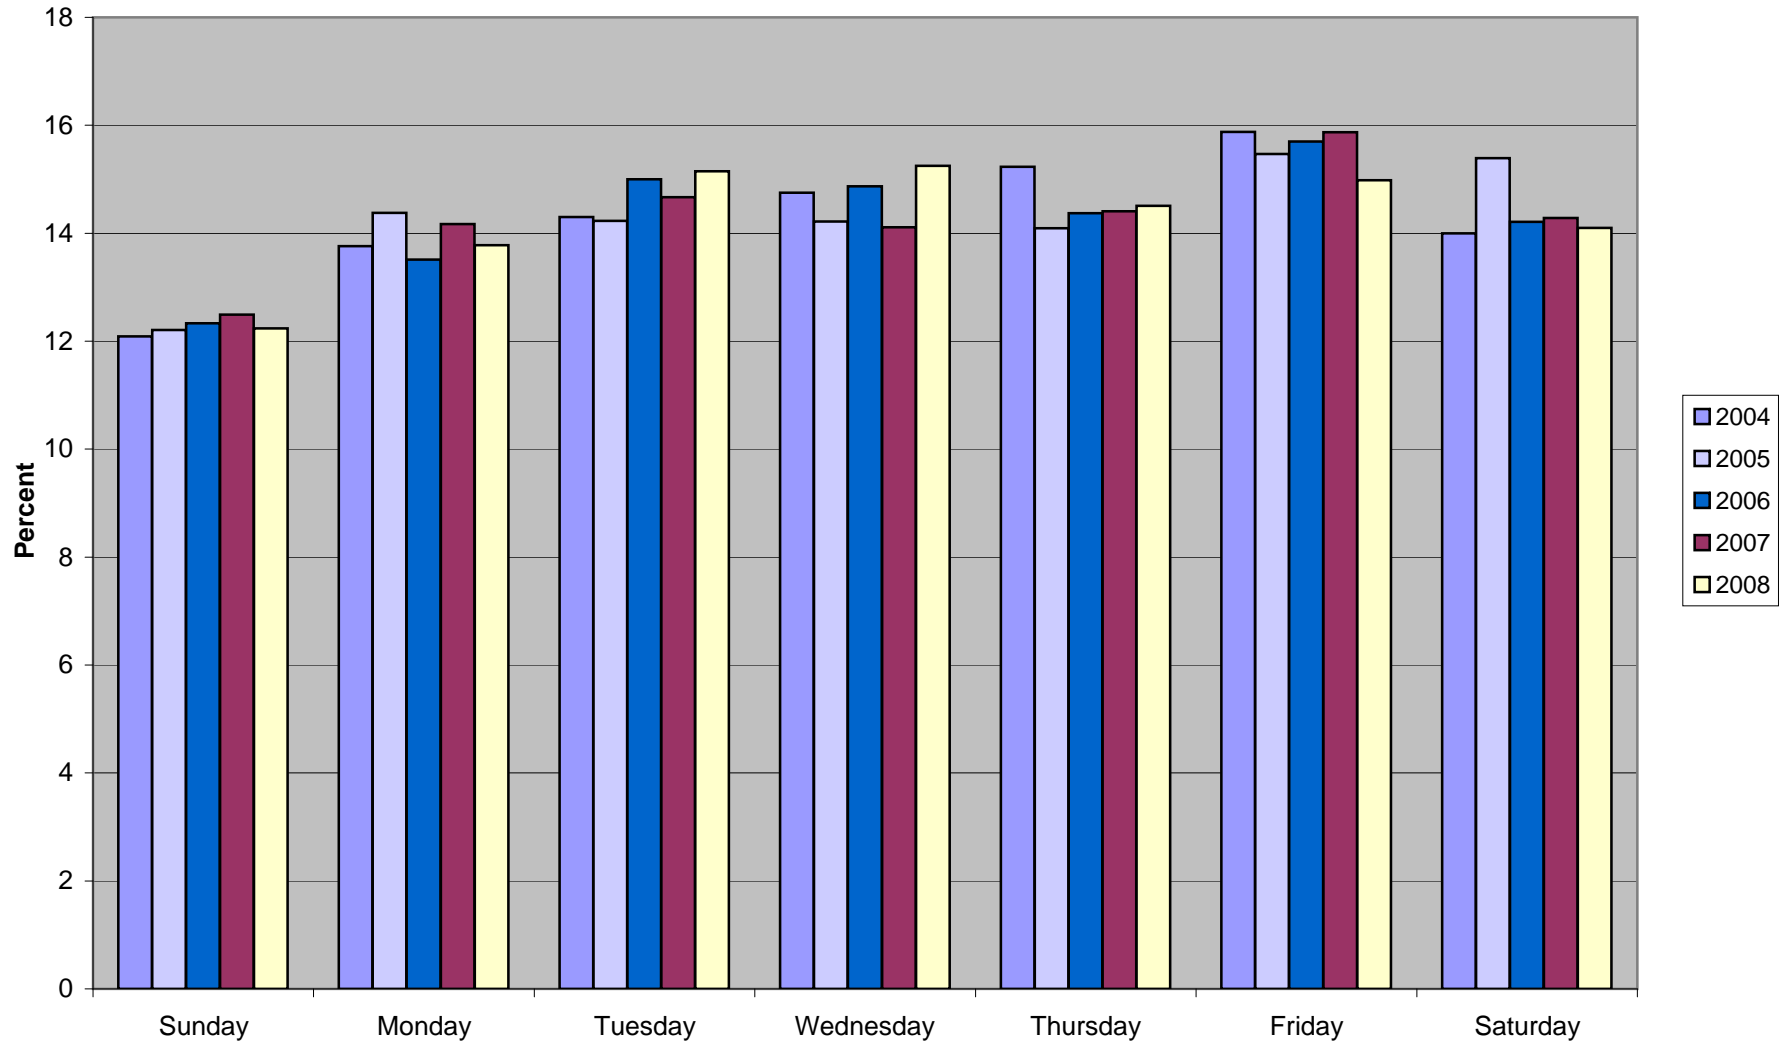

Percentage of Activity by Day of Week

	2004	2005	2006	2007	2008
Sunday	12.09	12.21	12.33	12.49	12.24
Monday	13.76	14.38	13.51	14.17	13.78
Tuesday	14.3	14.23	15	14.67	15.15
Wednesday	14.75	14.22	14.87	14.11	15.25
Thursday	15.23	14.09	14.37	14.41	14.51
Friday	15.88	15.47	15.7	15.87	14.98
Saturday	14	15.39	14.21	14.28	14.1