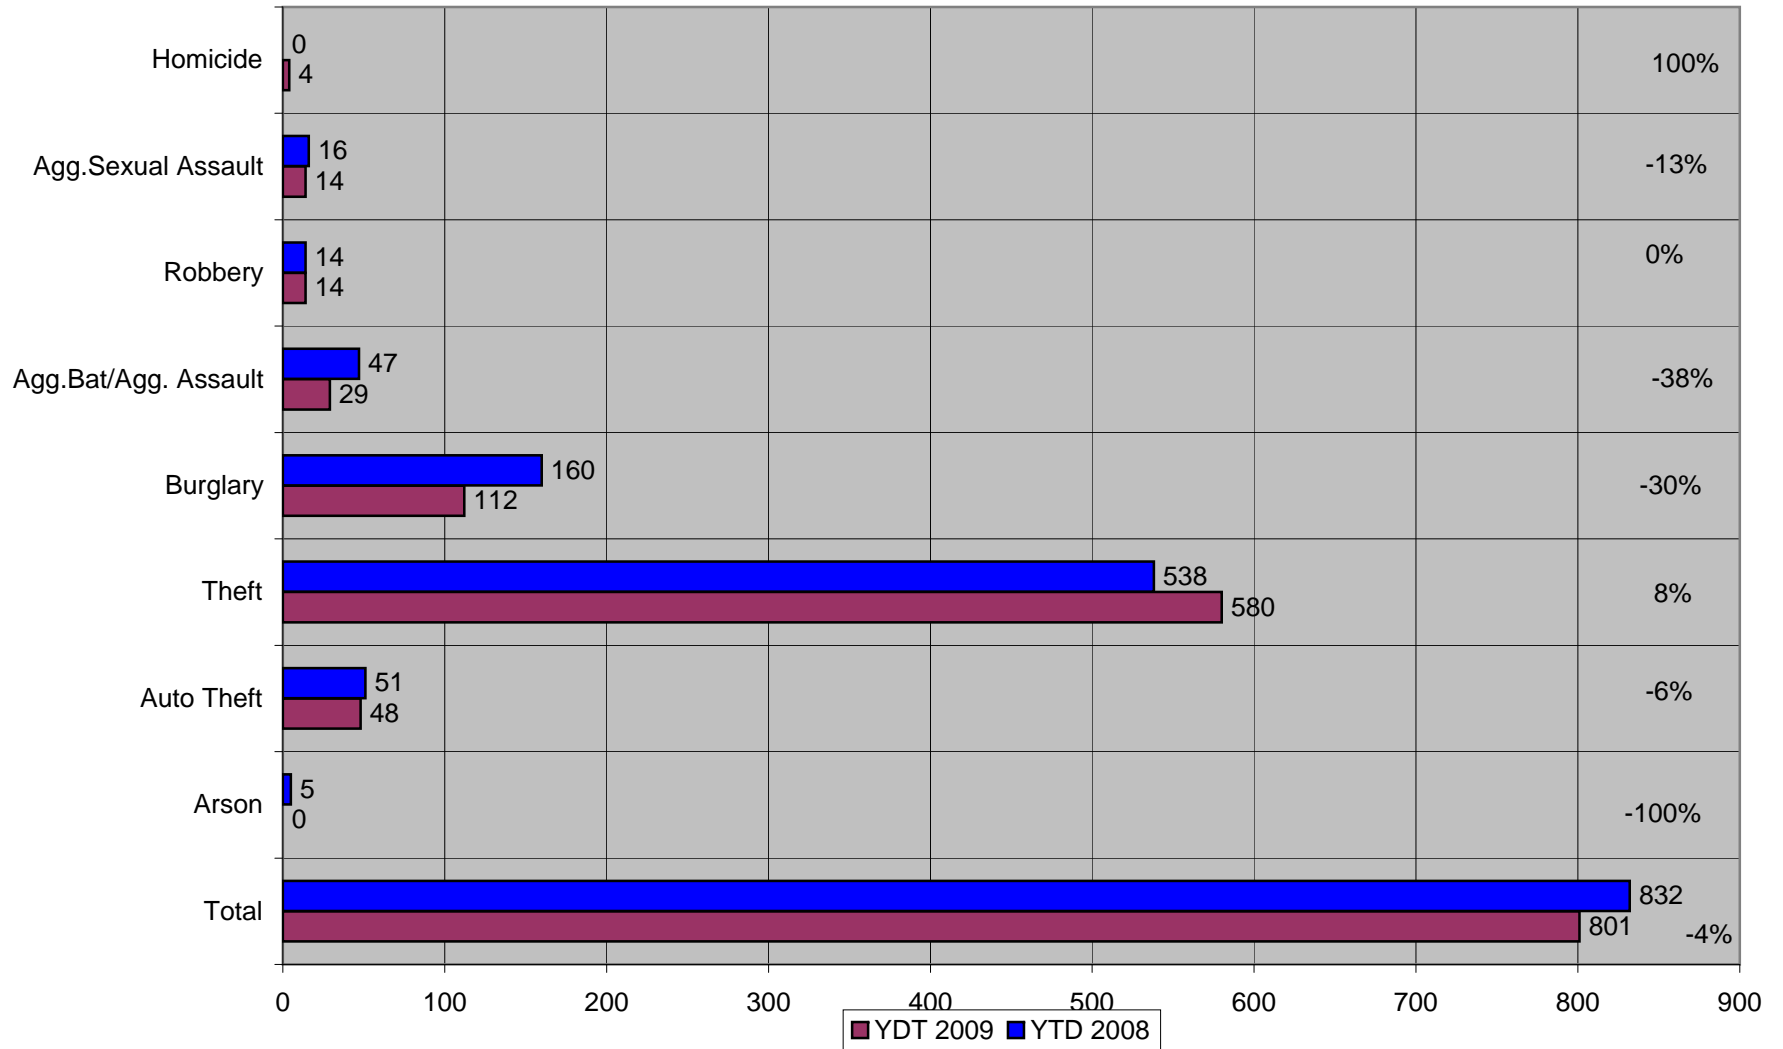

## ADDISON POLICE DEPARTMENT Index Crimes Through November 2009

YTD 2008 YDT 2009

Total	832	801
Arson	5	0
Auto Theft	51	48
Theft	538	580
Burglary	160	112
Agg.Bat/Agg. Assault	47	29
Robbery	14	14
Agg.Sexual Assault	16	14
Homicide	0	4