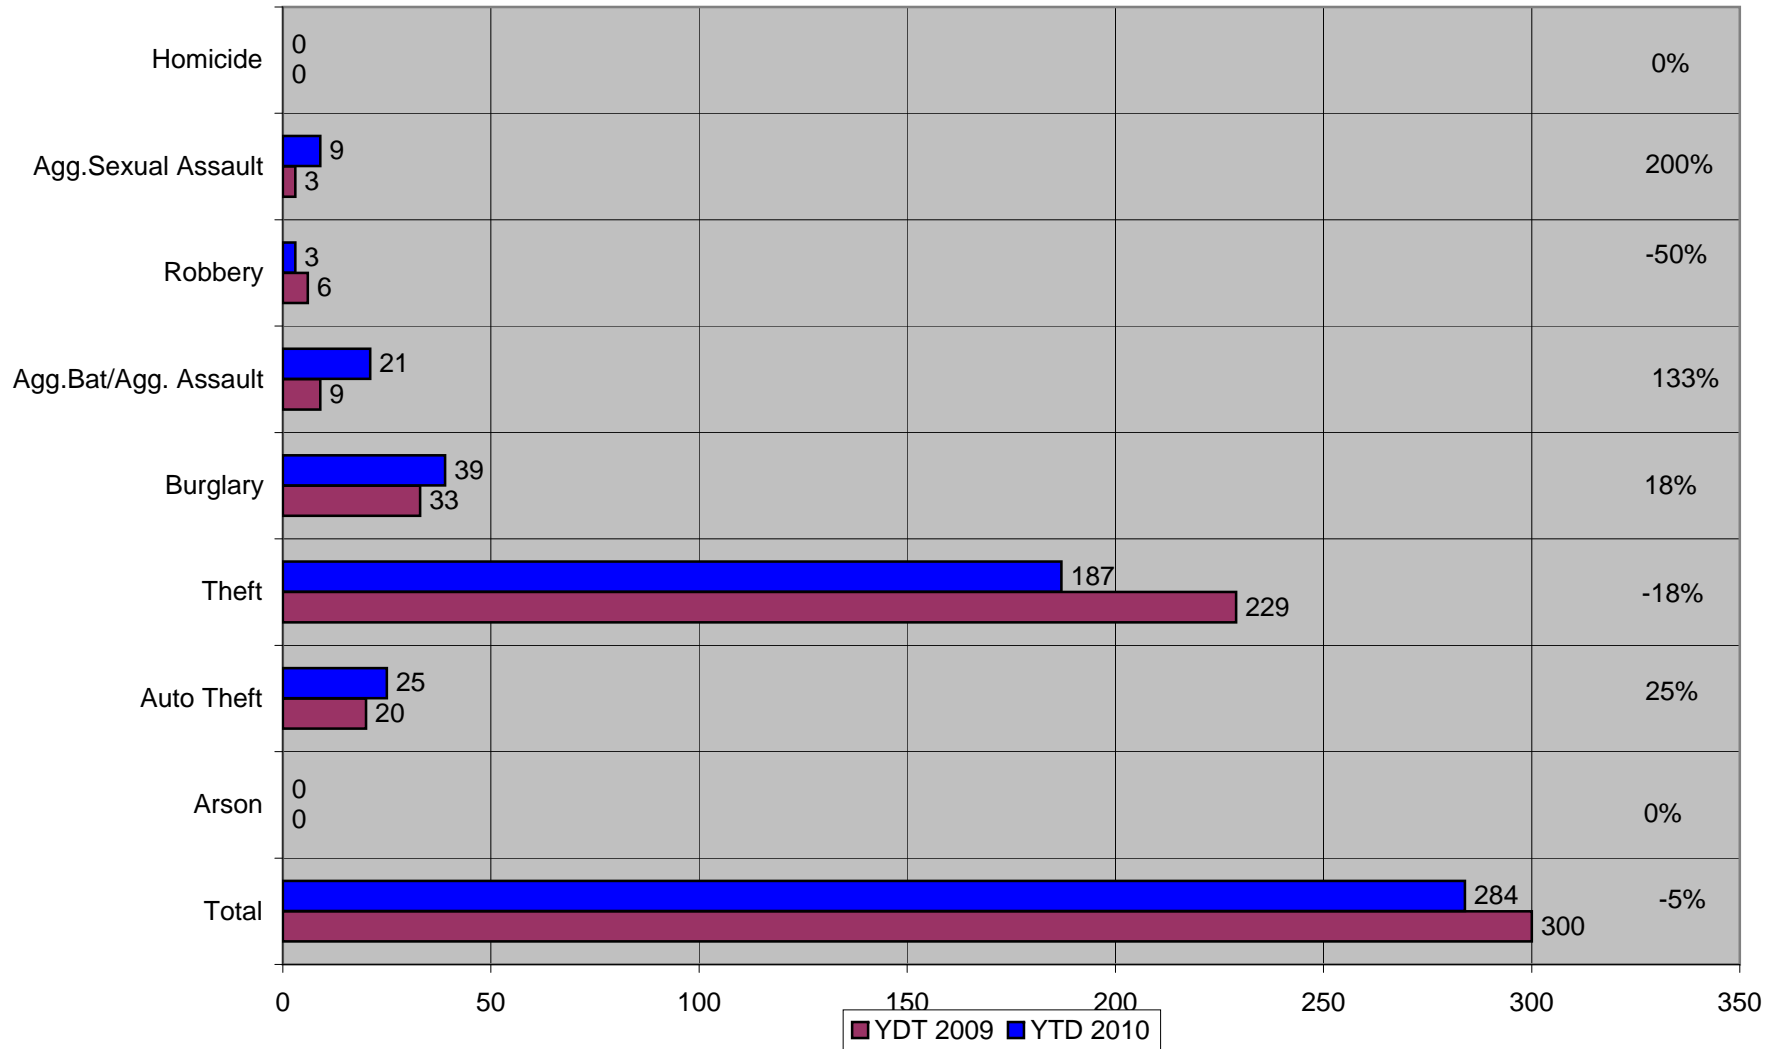

ADDISON POLICE DEPARTMENT Index Crimes Through April 2010

YTD 2010 YDT 2009

Total	284	300
Arson	0	0
Auto Theft	25	20
Theft	187	229
Burglary	39	33
Agg.Bat/Agg. Assault	21	9
Robbery	3	6
Agg.Sexual Assault	9	3
Homicide	0	0