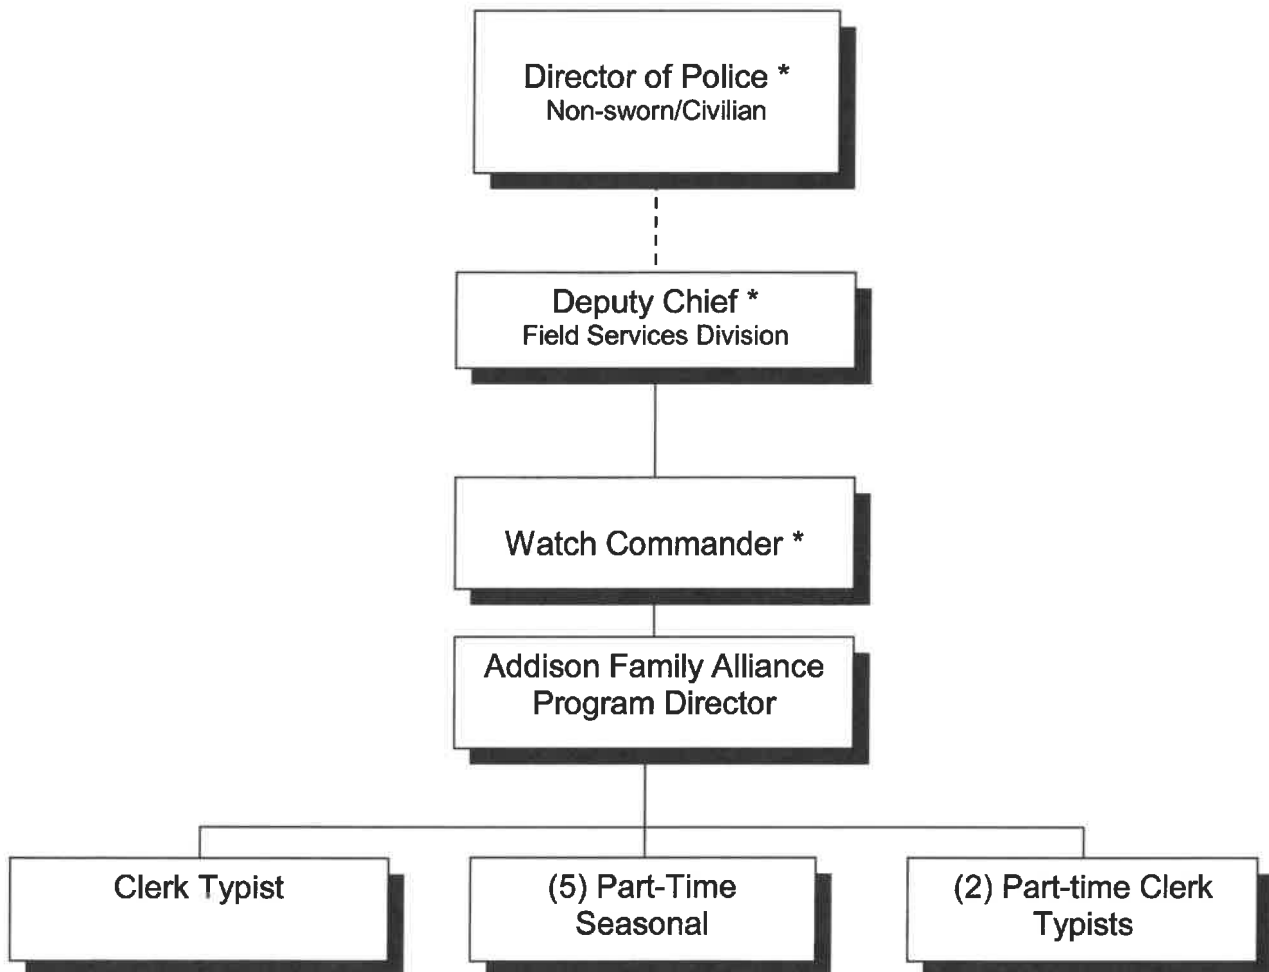

HENRY HYDE RESOURCE CENTER

Organization Structure

* Not charged to this budget.

The Director of Police is a non-sworn/civilian position in a non-binding advisory capacity.